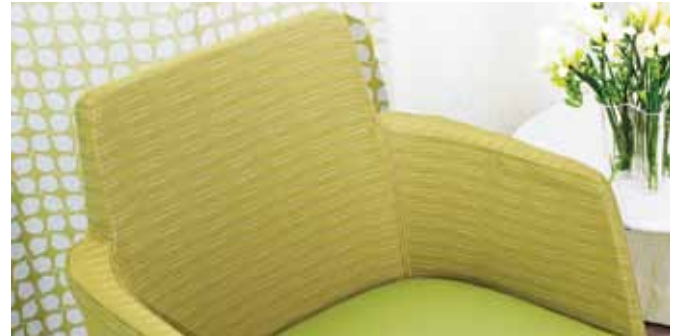

CURTAIN, PRIVACY SCREEN, BEDSPREAD

The INSTYLE Health collection includes soft furnishings suitable for curtain, privacy screen and bedspread applications, which are:

- Reversible designs ideal for privacy screens
- ONLINE, SKETCH, EDITION and REFLECT are available at a wide width of 220cm. The width becomes the screen length when railroaded, providing potential cost savings and eliminating the need for joins when used as continuous privacy screens. Additional designs are available at approx. 186cm.
- Fire tested to AS/NZS 1530.3 and AS/NZS 3837
- Engineered to withstand hospital and healthcare laundry and performance standards with a wash temperature of up to 75-80°C