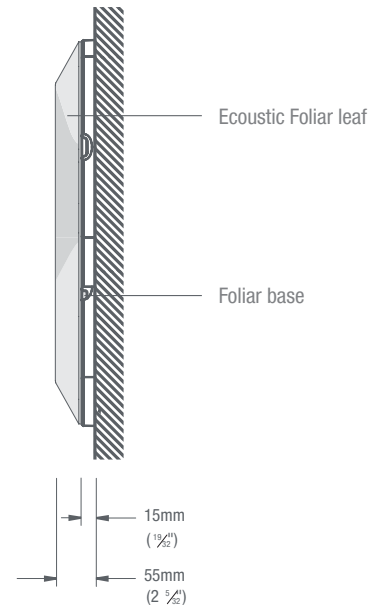

ECOUSTIC® FOLIAR SPECIFICATION

INSTYLE

Front View

Side View

| | |
|----------------------------|--|
| PRODUCT | Ecoustic® Foliar Tile by Adam Cornish |
| DESCRIPTION | A striking and dynamic modular tile designed to provide quality sound absorption |
| DIMENSIONS | 501mm (w) x 445mm (h) x 55mm (d) |
| ACOUSTIC AS/ISO 354 | NRC 0.65 / NRC 0.80 (Ecoustic® Infill) |