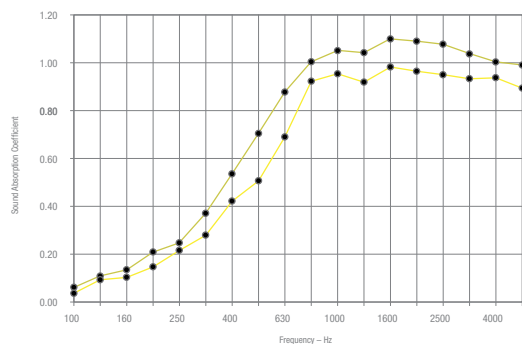

ECOUSTIC® FOLIAR SPECIFICATION

INSTYLE

Front View

Side View

| | |
|----------------------------|--|
| PRODUCT | Ecoustic® Foliar Tile by Adam Cornish |
| DESCRIPTION | A striking and dynamic modular tile designed to provide quality sound absorption |
| DIMENSIONS | 501mm (w) x 445mm (h) x 55mm (d) |
| ACOUSTIC AS/ISO 354 | NRC 0.65 / NRC 0.80 (Ecoustic® Infill) |