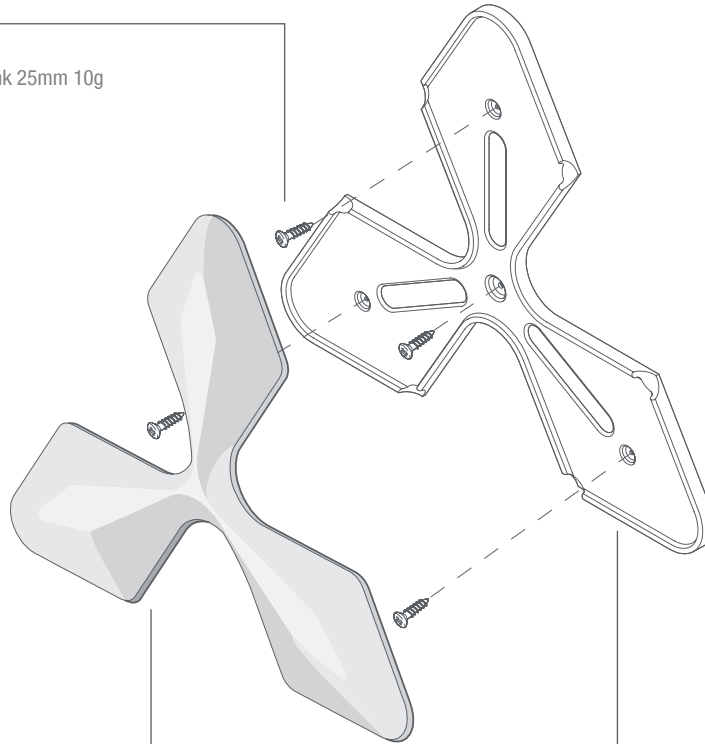

Please refer to website for CAD drawings and contact details

Screws
 Flat-head c/sunk 25mm 10g
 [4 per tile]
 Not supplied

Ecoustic® Foliar Leaf
 100% polyester (>50% recycled content)
 5 tiles per box in a single colour