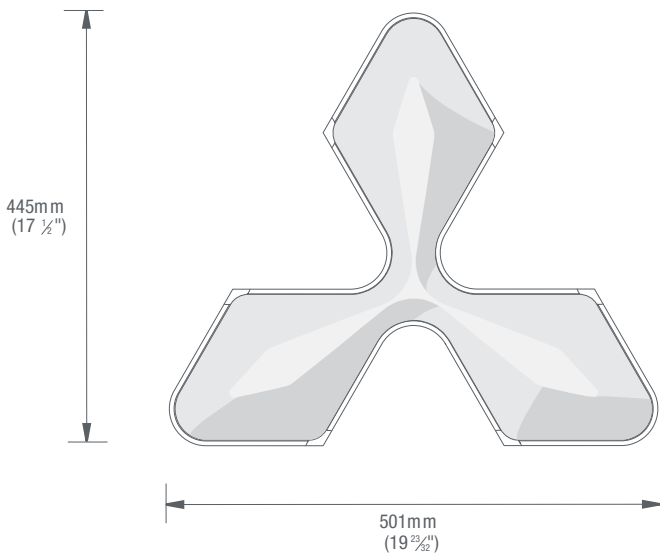

ECOUSTIC® FOLIAR SPECIFICATION

INSTYLE

Front View

Side View

| | |
|----------------------------|--|
| PRODUCT | Ecoustic® Foliar Tile by Adam Cornish |
| DESCRIPTION | A striking and dynamic modular tile designed to provide quality sound absorption |
| DIMENSIONS | 501mm (w) x 445mm (h) x 55mm (d) |
| ACOUSTIC AS/ISO 354 | NRC 0.65 / NRC 0.80 (Ecoustic® Infill) |